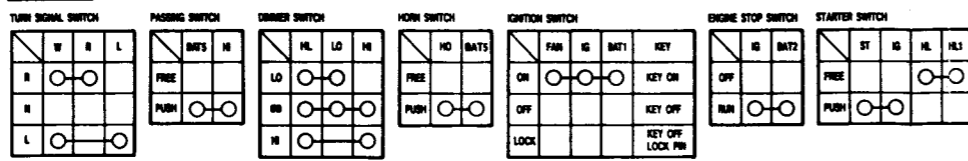

U type:

SWITCH CONTINUITY

00302-MZZ-9600