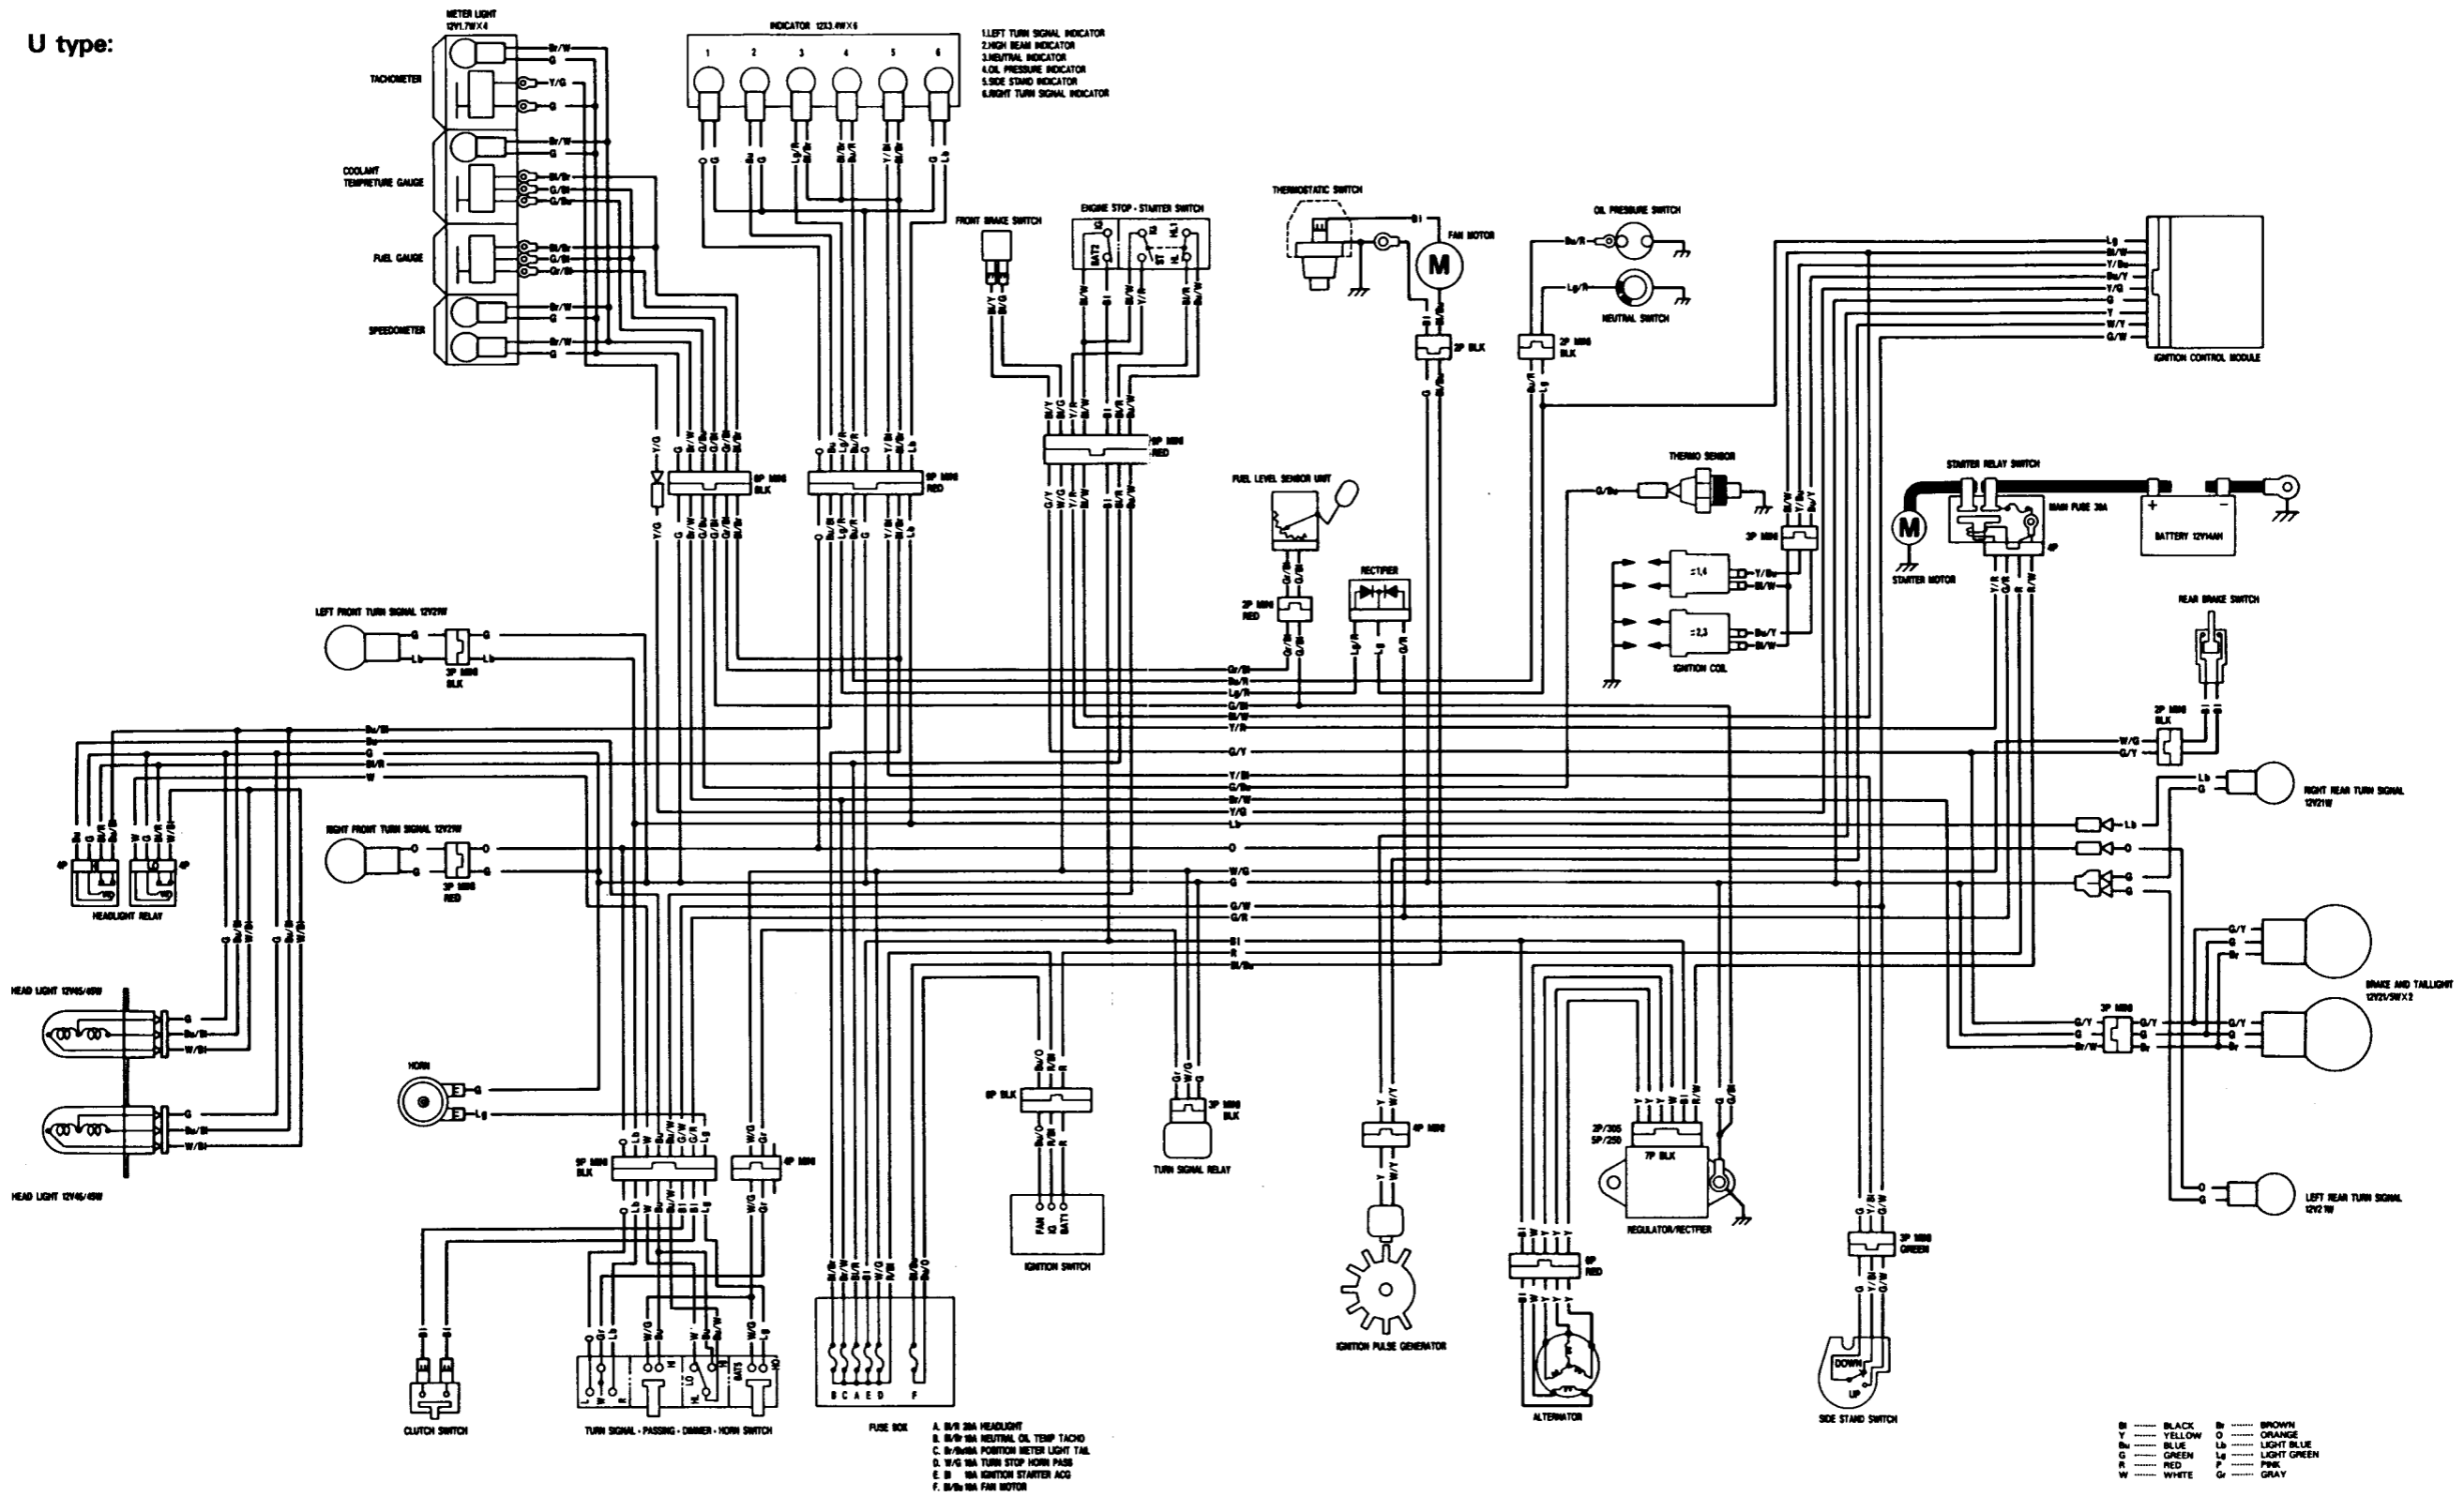

U type:

SWITCH CONTINUITY

00302-MZZ-9600